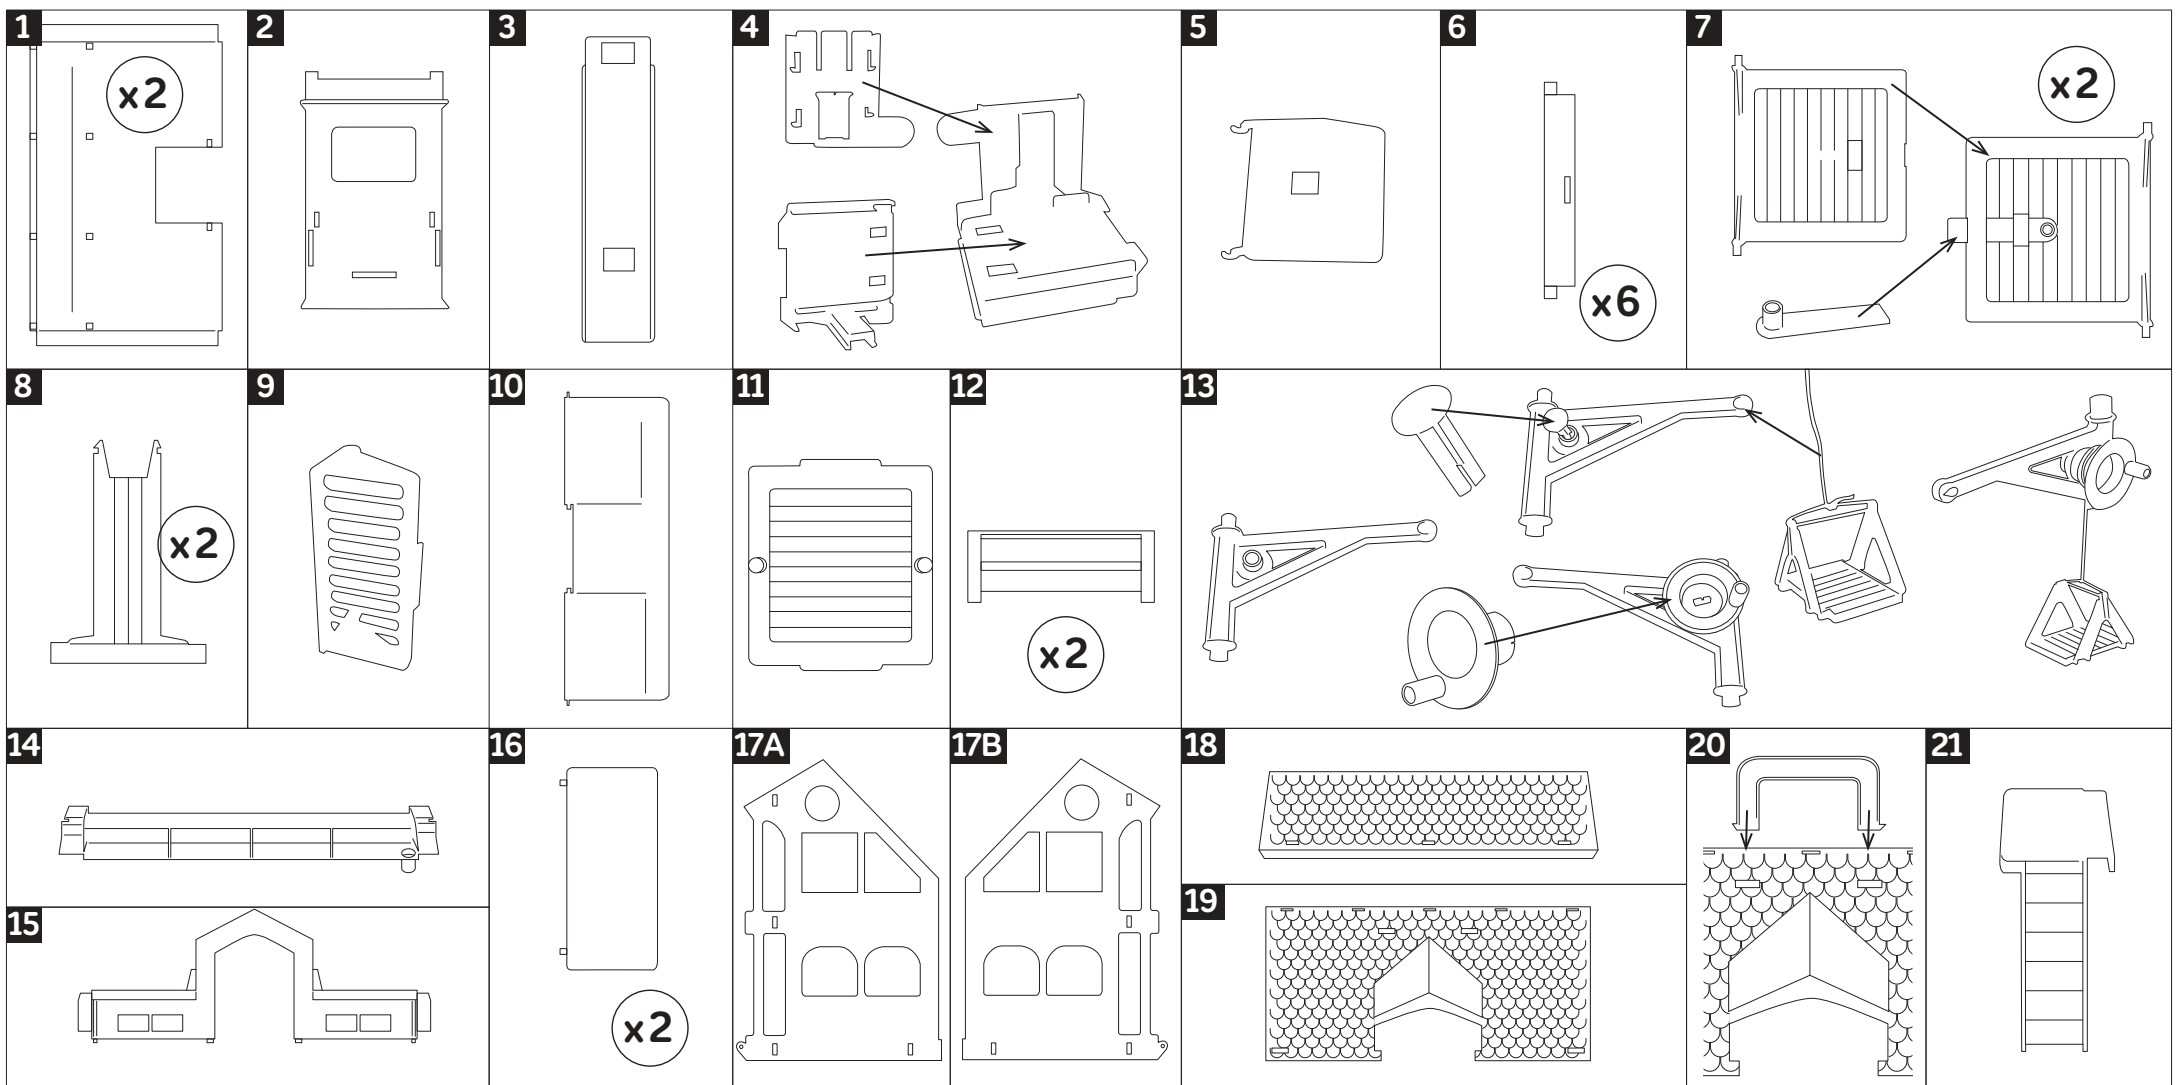

INSTRUKCJA MONTAŻU FARMY ASSEMBLY INSTRUCTIONS FARM

In Play House series also available:

AUTO SERVICE

25470

DOLL HOUSE

25400

 [FACEBOOK.COM /zabawki.wader](https://www.facebook.com/zabawki.wader)

 [INSTAGRAM.COM /wader_toys_official](https://www.instagram.com/wader_toys_official)