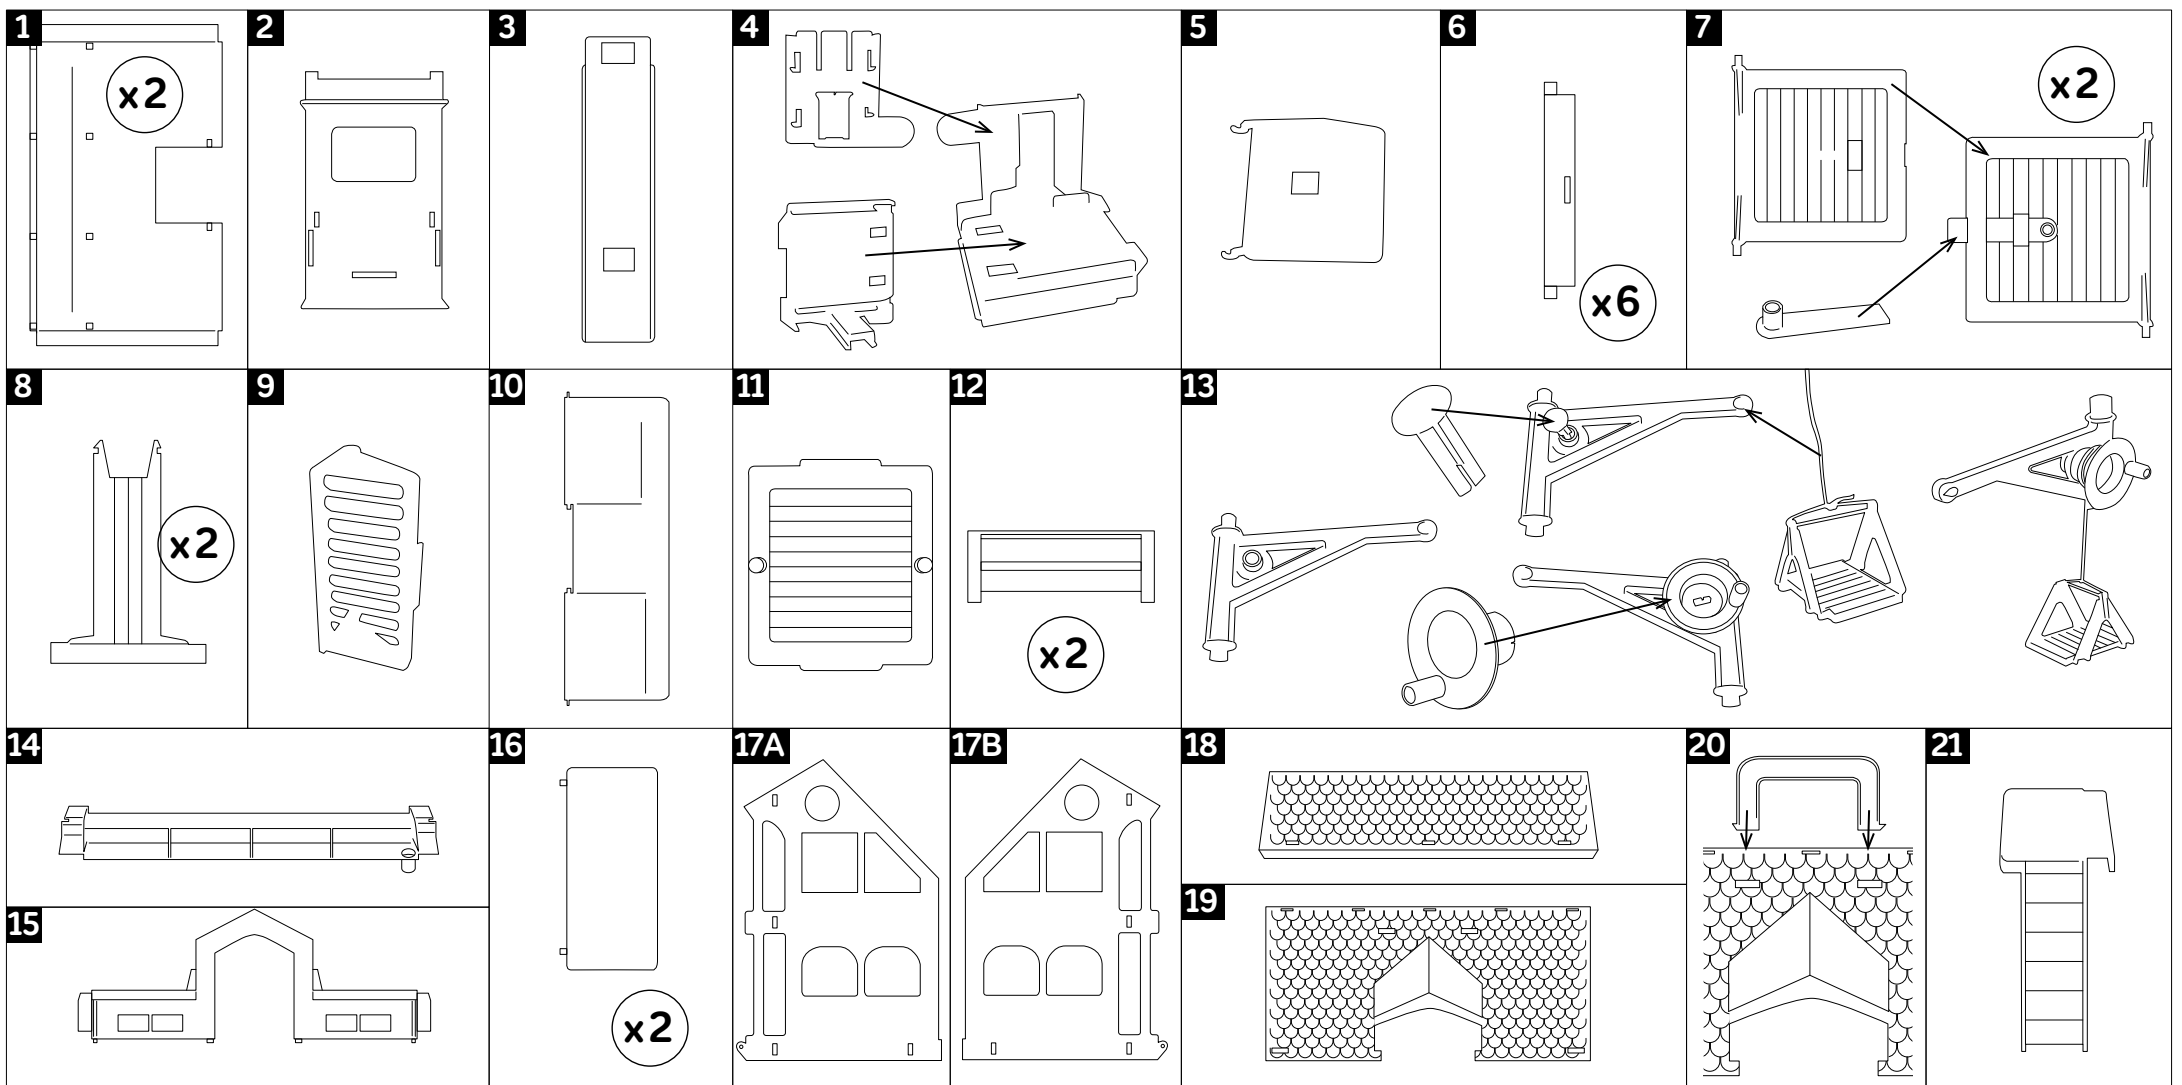

INSTRUKCJA MONTAŻU FARMY ASSEMBLY INSTRUCTIONS FARM

In Play House series also available:

AUTO SERVICE

25470

DOLL HOUSE

25400

 [FACEBOOK.COM /zabawki.wader](https://www.facebook.com/zabawki.wader)

 [INSTAGRAM.COM /wader_toys_official](https://www.instagram.com/wader_toys_official)